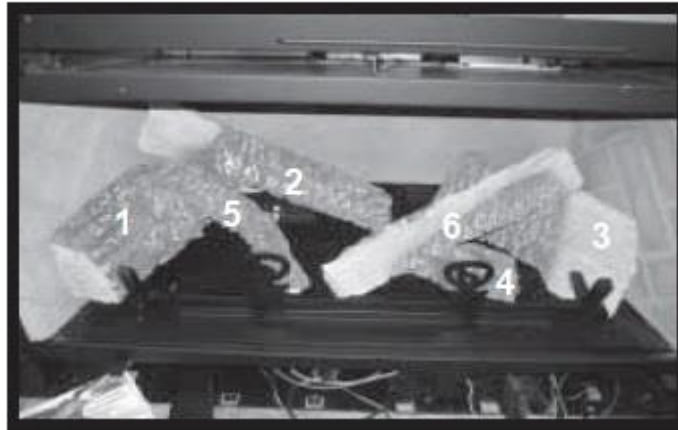

Quadra-Fire QFI30 Fireplace Insert

Log Set Assembly

Woodman's Parts Plus
www.woodmanspartsplus.com

ITEM	DESCRIPTION	COMMENTS	PART NUMBER
	Log Assembly		LOGS-QFI30
1	Log 1		SRV2227-703
2	Log 2		SRV2227-702
3	Log 3		SRV2227-701
4	Log 4		SRV2227-705
5	Log 5		SRV2227-706
6	Log 6		SRV2227-704
7	Termination Plate Assembly	Pre 0023696931	2206-012
		Post 0023696931	2206-013
	Flex Pipe Handle		438-351
	Gasket	Pre 0023696931	2206-401
		Post 0023696931	2206-178
8	Grate Assembly		2227-016
9	Burner Assembly		2227-009
10	Base Pan		2206-127
11	Glass Door Assembly		GLA-2206
12	Rheostat Knob		100-512
13	Control Panel		2205-129
14	Rheostat		2206-800
15	Blower		GFK-210-C
16	Wire Assembly		2206-068
17	Cord Assembly		2201-017
	Fuse Wire Assembly	Qty 2 req	2206-085

#19 Valve Assembly

ITEM	DESCRIPTION	COMMENTS	PART NUMBER
19.1	Grommet, 3 Hole		2118-420
19.2	Pilot Shield		2206-120
19.3	Pilot Assembly NG		2202-013
	Pilot Assembly LP		2202-014
19.4	Orifice NG (#35C)		582-835
	Orifice LP (#51C)		582-851
19.5	Flexible Gas Connector		530-302A
19.6	Control Panel Bracket		2205-128
19.7	Valve Bracket		2205-146
19.8	Flex Ball Valve Assembly		302-320A
19.9	Valve NG		2166-302
	Valve LP		2166-303
19.10	Brass Connector	Pkg of 5	303-315/5
19.11	Remote Jumper Wire		2103-013
19.12	Jumper Wire		2187-198
19.13	**Battery Pack		2166-323
19.14	Wire Harness		2166-304
19.15	Power Supply		2326-131
19.16	Module		2166-307
19.17	Temp Sensor Assembly		046-018A