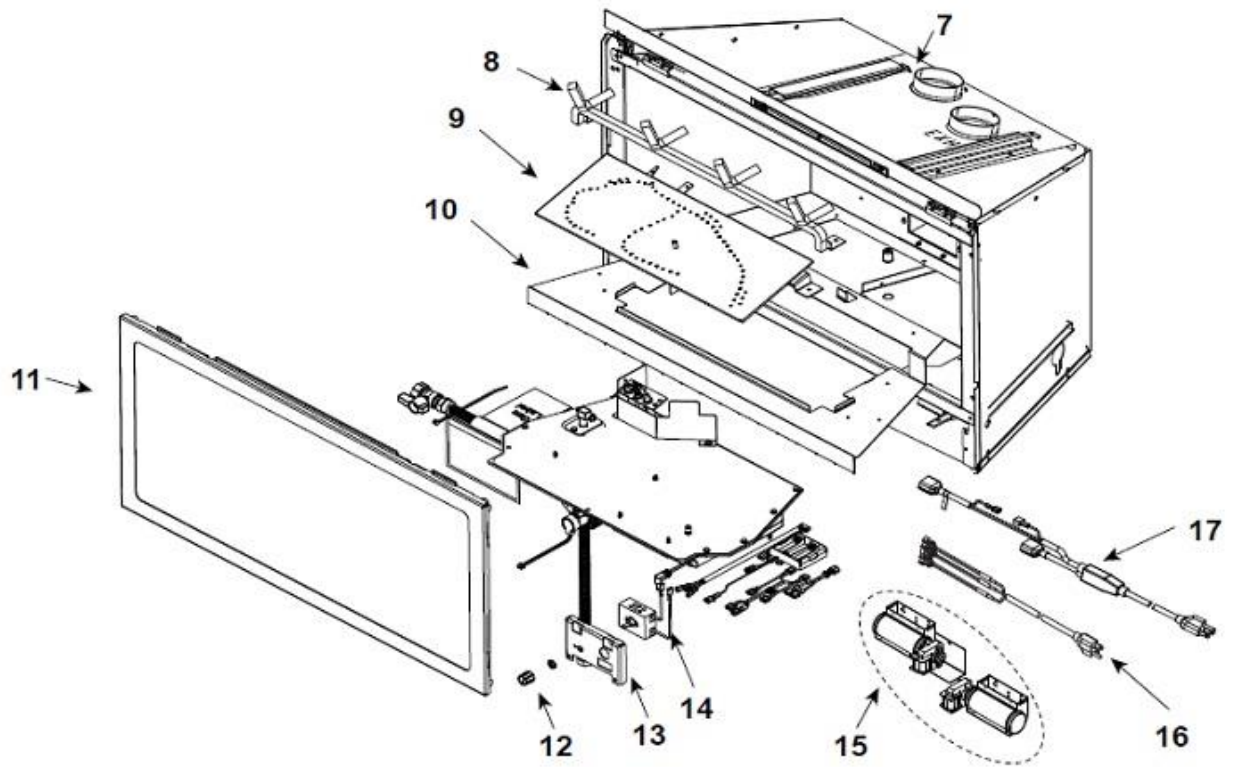

Quadra-Fire QFI30 Fireplace Insert

Log Set Assembly

Woodman's Parts Plus
www.woodmanspartsplus.com

ITEM	DESCRIPTION	COMMENTS	PART NUMBER
	Log Assembly		LOGS-QFI30
1	Log 1		SRV2227-703
2	Log 2		SRV2227-702
3	Log 3		SRV2227-701
4	Log 4		SRV2227-705
5	Log 5		SRV2227-706
6	Log 6		SRV2227-704
7	Termination Plate Assembly	Pre 0023696931	2206-012
		Post 0023696931	2206-013
	Flex Pipe Handle		438-351
	Gasket	Pre 0023696931	2206-401
		Post 0023696931	2206-178
8	Grate Assembly		2227-016
9	Burner Assembly		2227-009
10	Base Pan		2206-127
11	Glass Door Assembly		GLA-2206
12	Rheostat Knob		100-512
13	Control Panel		2205-129
14	Rheostat		2206-800
15	Blower		GFK-210-C
16	Wire Assembly		2206-068
17	Cord Assembly		2201-017
	Fuse Wire Assembly	Qty 2 req	2206-085

#19 Valve Assembly

ITEM	DESCRIPTION	COMMENTS	PART NUMBER
19.1	Grommet, 3 Hole		2118-420
19.2	Pilot Shield		2206-120
19.3	Pilot Assembly NG		2202-013
	Pilot Assembly LP		2202-014
19.4	Orifice NG (#35C)		582-835
	Orifice LP (#51C)		582-851
19.5	Flexible Gas Connector		530-302A
19.6	Control Panel Bracket		2205-128
19.7	Valve Bracket		2205-146
19.8	Flex Ball Valve Assembly		302-320A
19.9	Valve NG		2166-302
	Valve LP		2166-303
19.10	Brass Connector	Pkg of 5	303-315/5
19.11	Remote Jumper Wire		2103-013
19.12	Jumper Wire		2187-198
19.13	**Battery Pack		2166-323
19.14	Wire Harness		2166-304
19.15	Power Supply		2326-131
19.16	Module		2166-307
19.17	Temp Sensor Assembly		046-018A