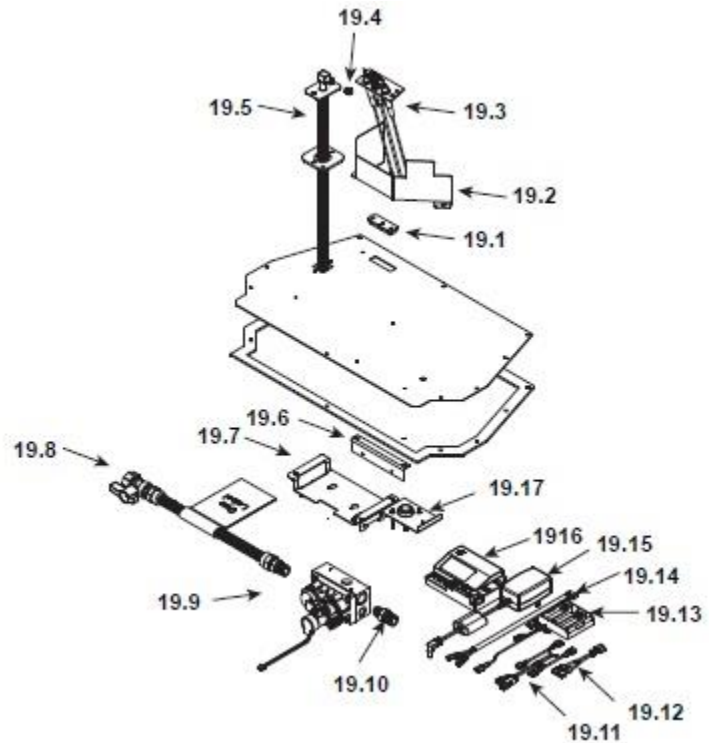

Quadra-Fire QFI30 Fireplace Insert

Log Set Assembly

Woodman's Parts Plus
www.woodmanspartsplus.com

ITEM	DESCRIPTION	COMMENTS	PART NUMBER
	Log Assembly		LOGS-QFI30
1	Log 1		SRV2227-703
2	Log 2		SRV2227-702
3	Log 3		SRV2227-701
4	Log 4		SRV2227-705
5	Log 5		SRV2227-706
6	Log 6		SRV2227-704
7	Termination Plate Assembly	Pre 0023696931	2206-012
		Post 0023696931	2206-013
	Flex Pipe Handle		438-351
	Gasket	Pre 0023696931	2206-401
		Post 0023696931	2206-178
8	Grate Assembly		2227-016
9	Burner Assembly		2227-009
10	Base Pan		2206-127
11	Glass Door Assembly		GLA-2206
12	Rheostat Knob		100-512
13	Control Panel		2205-129
14	Rheostat		2206-800
15	Blower		GFK-210-C
16	Wire Assembly		2206-068
17	Cord Assembly		2201-017
	Fuse Wire Assembly	Qty 2 req	2206-085

#19 Valve Assembly

ITEM	DESCRIPTION	COMMENTS	PART NUMBER
19.1	Grommet, 3 Hole		2118-420
19.2	Pilot Shield		2206-120
19.3	Pilot Assembly NG		2202-013
	Pilot Assembly LP		2202-014
19.4	Orifice NG (#35C)		582-835
	Orifice LP (#51C)		582-851
19.5	Flexible Gas Connector		530-302A
19.6	Control Panel Bracket		2205-128
19.7	Valve Bracket		2205-146
19.8	Flex Ball Valve Assembly		302-320A
19.9	Valve NG		2166-302
	Valve LP		2166-303
19.10	Brass Connector	Pkg of 5	303-315/5
19.11	Remote Jumper Wire		2103-013
19.12	Jumper Wire		2187-198
19.13	**Battery Pack		2166-323
19.14	Wire Harness		2166-304
19.15	Power Supply		2326-131
19.16	Module		2166-307
19.17	Temp Sensor Assembly		046-018A